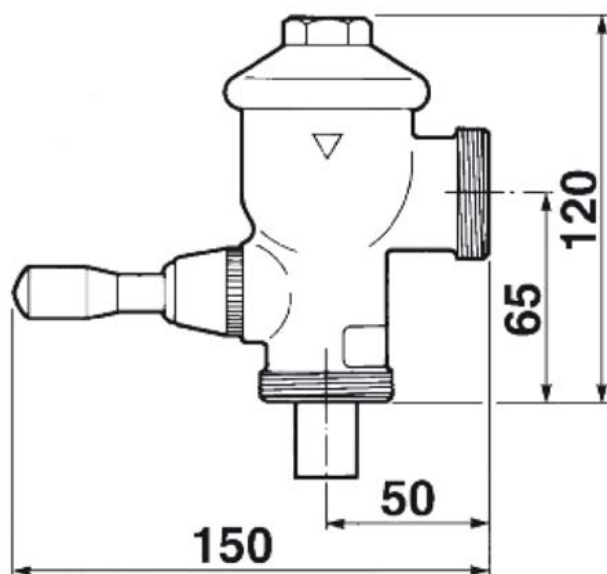

**Range :** Self-Closing flush valves

**Ref :** 12011 - PRESTO Eyrem

> **Working pressure :**

- 1 to 5 bar

> **Volume of water delivered :**

- Adjustable from 6 to 9 litres with stop valve not included
- Anti-water-hammering design

> **Flow time :**

- From 7 to 9 seconds

> **Operation :**

- Simple press on the lever to activate the water flow

> **Hydraulic supply :**

- M inlet 1" 1/4
- M outlet 1" 1/4 for flush pipe Ø 32 mm

> **Material and colour finish :**

- Chrome-plated brass body

> **Security :**

- Anti-siphonic device

> **Delivered with :**

- Instruction manual

> **Standards & approvals :**

- Brass body in accordance with EN 1982, EN 12164, EN 12165
- Molded chrome-plated body in accordance with EN 12540
- 200-hour neutral salt spray resistant (NSS) in accordance with ISO 9227