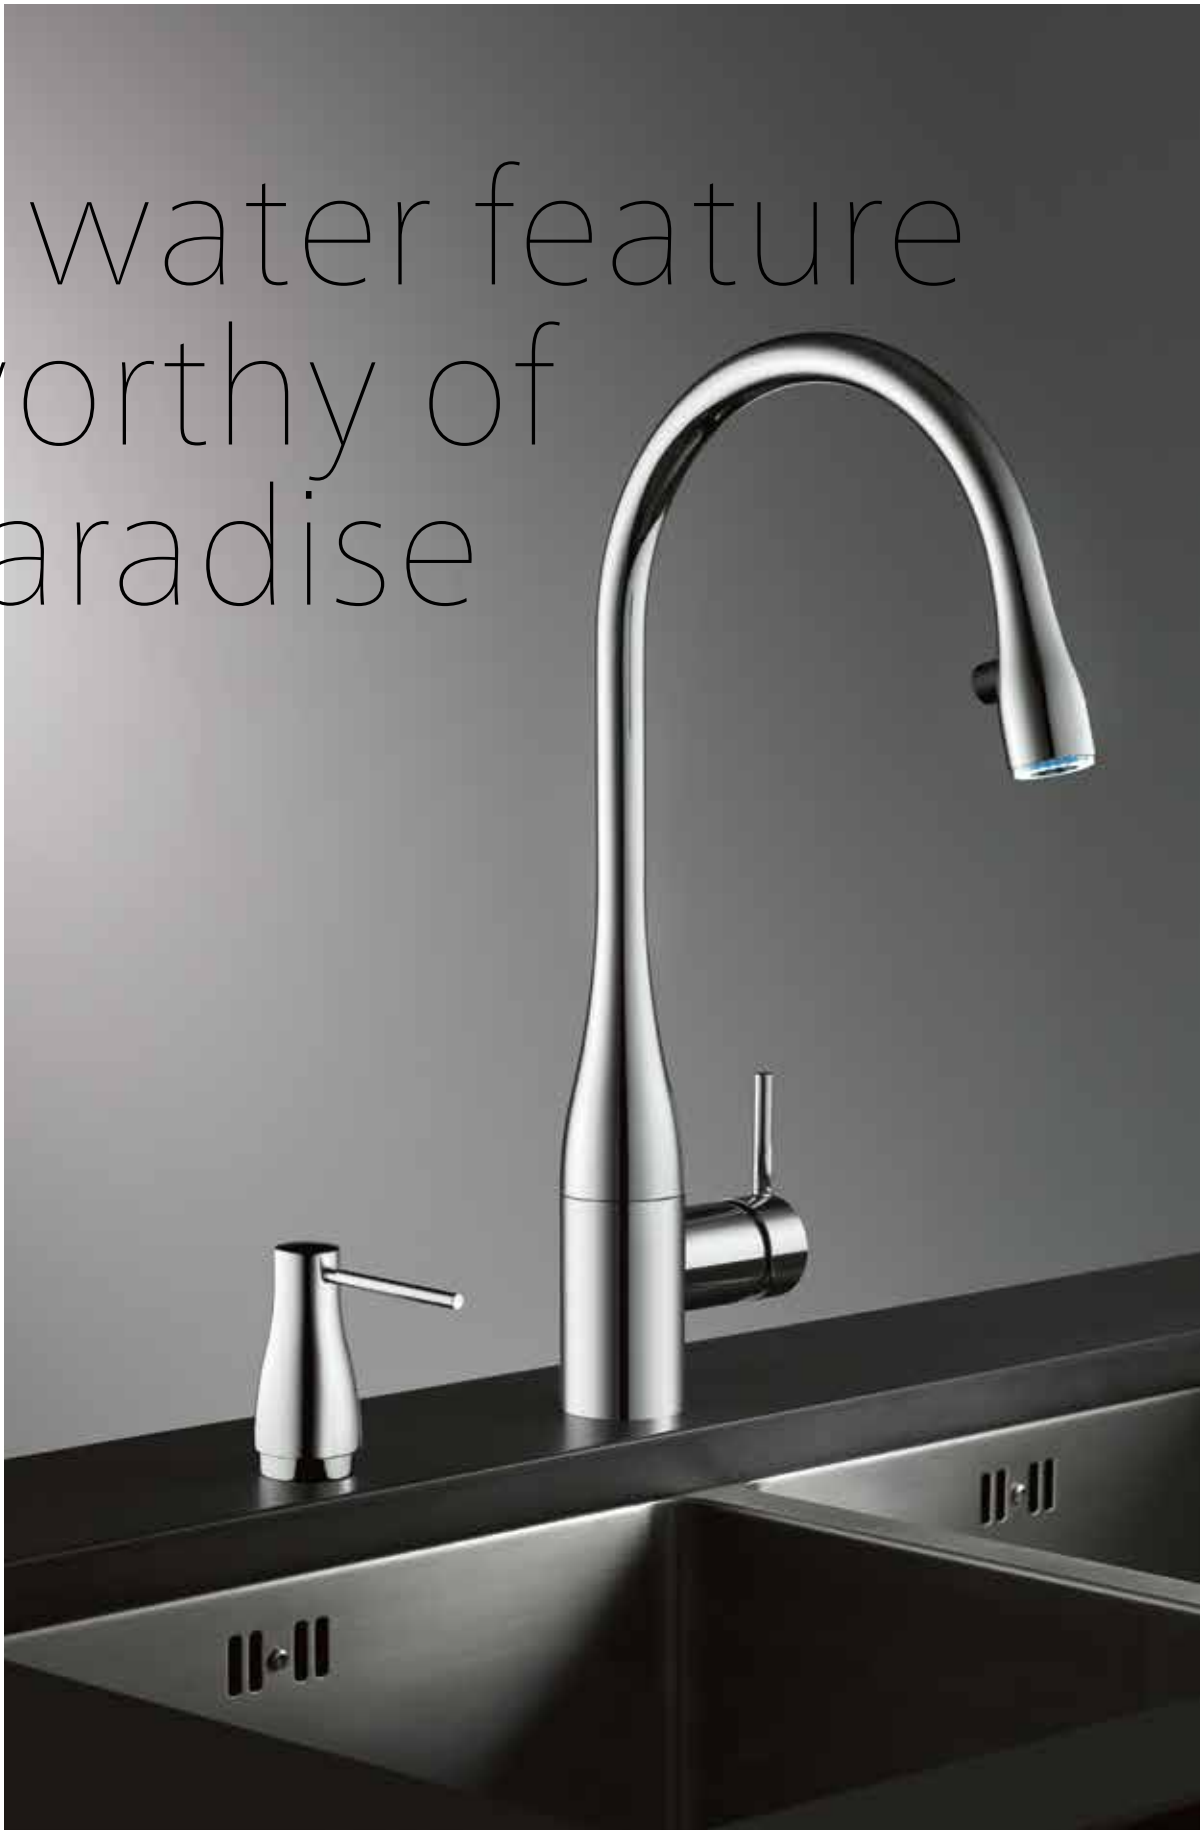

KWC

Swiss Water Experience

KWC
EVE

A water feature
worthy of
paradise

KWC EVE is designed to appeal to your sense of elegance. The feminine silhouette of this shapely beauty captivates you with both its style and its sophistication. The integrated LEDs illuminate the jet of water to create an enchanting sculpture of light, while in terms of functionality, KWC EVE is a shining example of sustainable innovation.

On and off

A touch of a button is all it takes for luminaqua® to transform the jet of water from your faucet into a wonderful play of light. The light switches off automatically after 45 minutes.

Bright and brilliant

The elegance is in the detail

Covert and discreet

This covered pull-out aerator shares its secrets with you alone. The pull-out spray with a flexible hose is integrated into the spout with perfect discretion.

Round and about

With a radius of 270°, you can swing this faucet round to its full extent. The elegant spout swivels easily, giving you even more freedom to move around comfortably in the kitchen.

10.121.103.000FL all chrome
A 225, mains receiver, with luminaqua®
LED-technology
10.121.103.700FL stainless steel
A 225, mains receiver, with luminaqua®
LED-technology