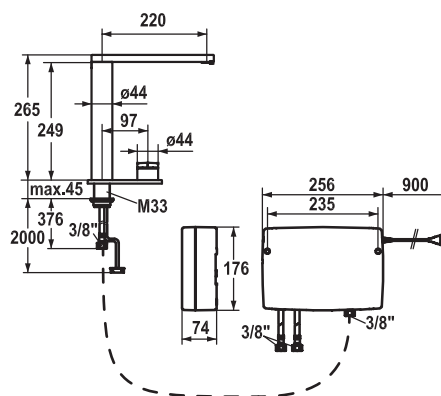

# KWC

**KBCULTURE  
AWARD 2012**

KWC-No.	Finish
<b>10.651.022.000FL</b>	all chrome

A 220, flexible connection hoses, mains receiver

## Kitchen with LED-technology

IntelligentControl - electronic control

- touch light PRO technology
- touch'n'flow 1-2-3
- 3 preset temperatures and flow rates
- Microprocessor-control
  - touch'n'flow 1: cold water, 50% flow rate can be individually adjusted and saved
  - touch'n'flow 2: warm water, 50% flow rate can be individually adjusted and saved
  - touch'n'flow 3: hot water, 50% flow rate can be individually adjusted and saved
  - with cleaning programme
  - duration of water flow - safety indication: switch off automatically after 10 minutes
  - temperature limit can be adjusted
  - hot water disinfection (5 minutes) can be adjusted
  - can be restored to factory settings
- Swivel spout 360°
  - Neoperl® SLIM®
- OptimalSpace - ample space for washing or working
- touch light PRO control unit, maintenance-free
  - up-to-date microprocessor and drive technology
  - tried-and-tested valve technology
  - incl. installation materials
  - designed for wired connection to 1 operating unit (standard), wireless connection to 1 operating unit (optional)
- Flexible connection hoses 3/8"
- Fastening by means of threaded sleeve M33 x 1.5
- Mounting hole size 35 mm
- Scope of delivery:
  - Mains receiver 100-240 V / operating voltage 15 V / cable length 900 mm
  - Control unit and wired operating unit / cable length 2000 mm
- To be ordered separately (optional or if necessary):
  - Extension set 1500 mm Z.536.352, comprising: stainless steel hose 1500 mm, 3/8" x 3/8", double nipple, sealing material
  - KWC ONO touch light PRO wireless operating unit

Subject to technical, range and model changes. Dimensions in mm.

[www.kwc.com](http://www.kwc.com) 06.05.2018