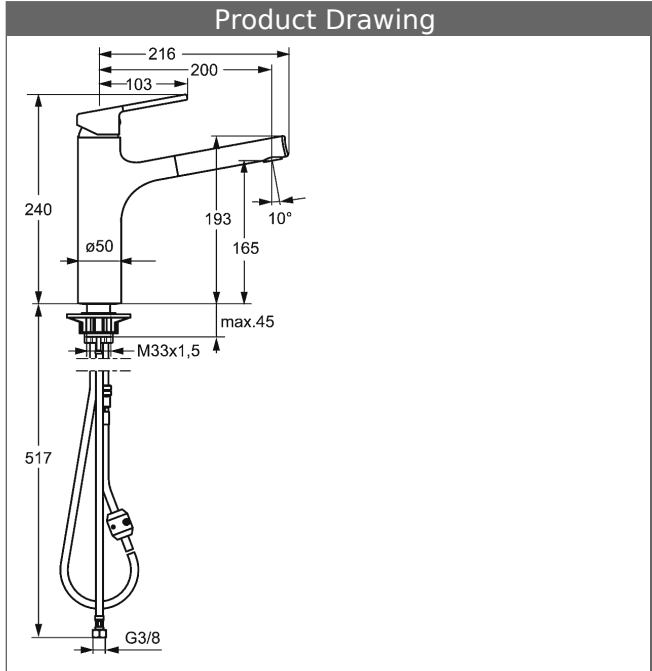

- body: DR brass (MS 63)
- Surfaces in contact with drinking water contain less than 0.3% lead.
- watercourse system without nickel coating
- operating lever (metal)
- (-) H+C symbol
- aerator
- (-) improved limescale protection with the HONEYCOMB® structure
- extractable hand spray
- (-) hose for extractable shower, 1400 mm
- connection with flexible hoses G 3/8 (-) DVGW W270 approved
- fastening with thread collar
- installation for work surfaces up to 45 mm
- protected against back-flow in domestic use (according to DIN EN 1717)
- DVGW in preparation

spout: 150° swivel range
projection: 200 mm

HANSA control cartridge classic 3.5

Item No.: 59913075

Qty: 1

- (-) ceramic discs with integrated grease wells
- (-) adjustable hot water stop
- (-) volume restrictor indefinitely variable up to approx. 6 l/min

HANSA control cartridge classic 3.5

Item No.: 59913075

Qty: 1

- (-) ceramic discs with integrated grease wells
- (-) adjustable hot water stop
- (-) volume restrictor indefinitely variable up to approx. 6 l/min

Model	Item No.
chrome	03342273

Product Image

Product Drawing

Product Drawing