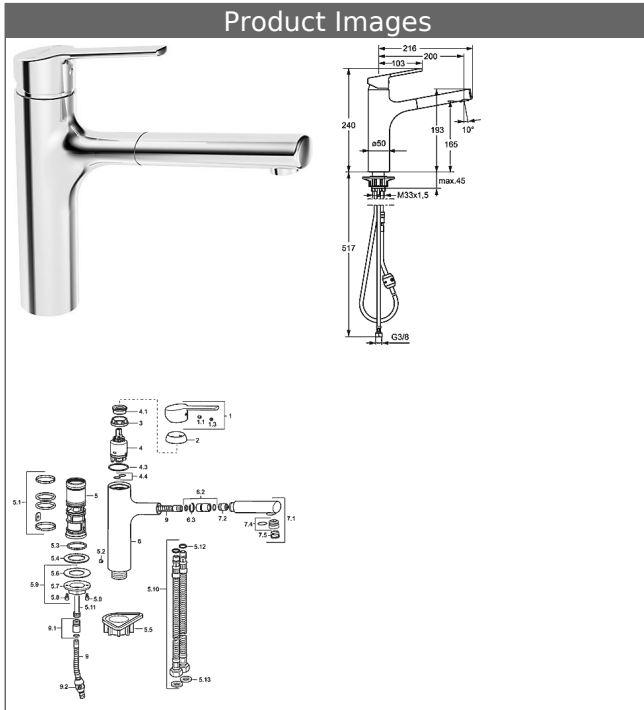

HANSARONDA single-lever kitchen mixer, DN 15 extractable hand spray

Description

HANSARONDA
single-lever kitchen mixer, DN 15
extractable hand spray

P-IX 28283/IO
flow rate: 9 l/min, at 3 bar hydraulic pressure

- body: DR brass (MS 63)
- Surfaces in contact with drinking water contain less than 0.3% lead.
- watercourse system without nickel coating
- operating lever (metal)
- (-) H+C symbol
- aerator
- (-) improved limescale protection with the HONEYCOMB® structure
- extractable hand spray
- (-) hose for extractable shower, 1400 mm
- connection with flexible hoses G 3/8 (-) DVGW W270 approved
- fastening with thread collar
- installation for work surfaces up to 45 mm
- protected against back-flow in domestic use (according to DIN EN 1717)
- DVGW in preparation

spout: 150° swivel range
projection: 200 mm

HANSA control cartridge classic 3.5

Item No.: 59913075

Qty: 1

- (-) ceramic discs with integrated grease wells
- (-) adjustable hot water stop
- (-) volume restrictor indefinitely variable up to approx. 6 l/min

HANSA control cartridge classic 3.5

Item No.: 59913075

Qty: 1

- (-) ceramic discs with integrated grease wells
- (-) adjustable hot water stop
- (-) volume restrictor indefinitely variable up to approx. 6 l/min